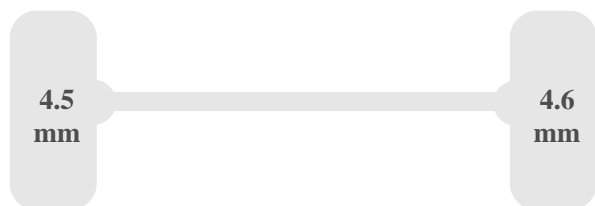

Payload	1033 kg
Towing capacity	1000 kg

Engine information

Transmission	Automatic
Fuel type	Electric
Horsepower	136 PK

Cabin

Seats	9

Cabin interior

Air Conditioning

Bluetooth

DAB+

Electric Windows

Radio

Power Steering

Windshield Heating

Safety options

Parkeersensoren achter

Cruise Control

ESP

Vehicle features

Dubbele Schuifdeuren

Assen

First axle

- disk
- coil_spring