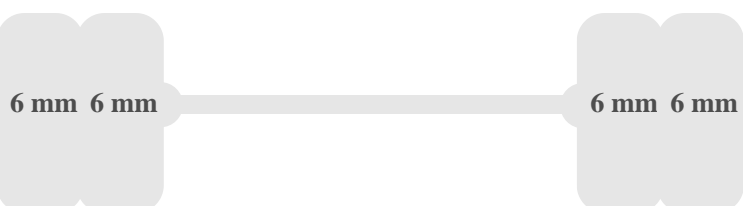

Max permissible weight (GVW)	5000 kg
Max gross combined weight (GCW)	7000 kg
Max front axle load	1850 kg
Max rear axle load	3500 kg
Vehicle curb weight	3980 kg
Payload	1020 kg
Towing capacity	2000 kg

Engine information

Transmission	Manual transmission
Fuel type	Diesel
Horsepower	160 PK
Engine Euro standard	Euro 6
Number of gears	6
Cylinder capacity	2143 CC
AdBlue	

Cabin

Seats	2

Cabin interior

Air Conditioning	
Bluetooth	
Climate Control	
Electrically Adjustable Mirrors	
Electric Windows	
Radio	
Power Steering	

Safety options

Rearview Camera	
Traction Control	

Vehicle features

Tow Bar	

Assen

First axle	
• Steering axle	
• disk	
• leaf_spring