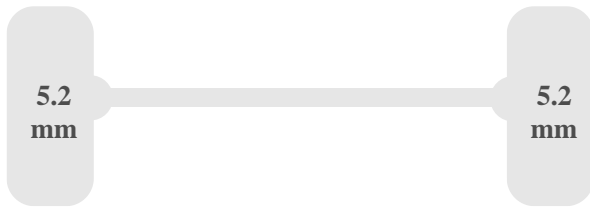

First axle

- disk
- coil_spring