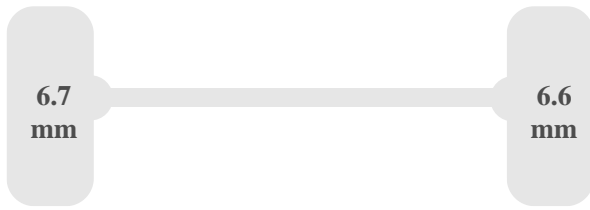

First axle

- disk
- hydraulic