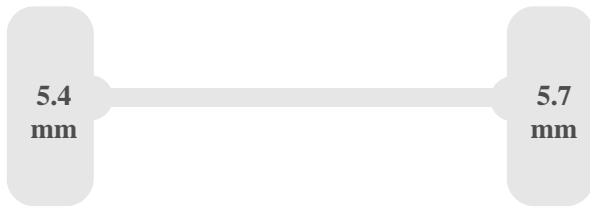

First axle

- disk
- coil_spring