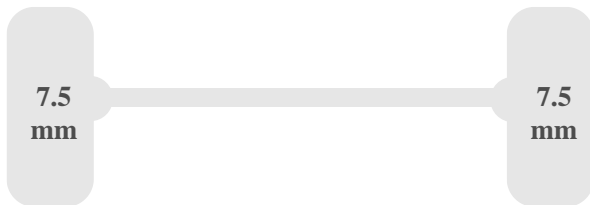

Blind Spot Warning

Vehicle features

Slat Lining

Rain Sensor

Cargo Area Lighting

Assen

First axle

- Steering axle
- disk
- hydraulic